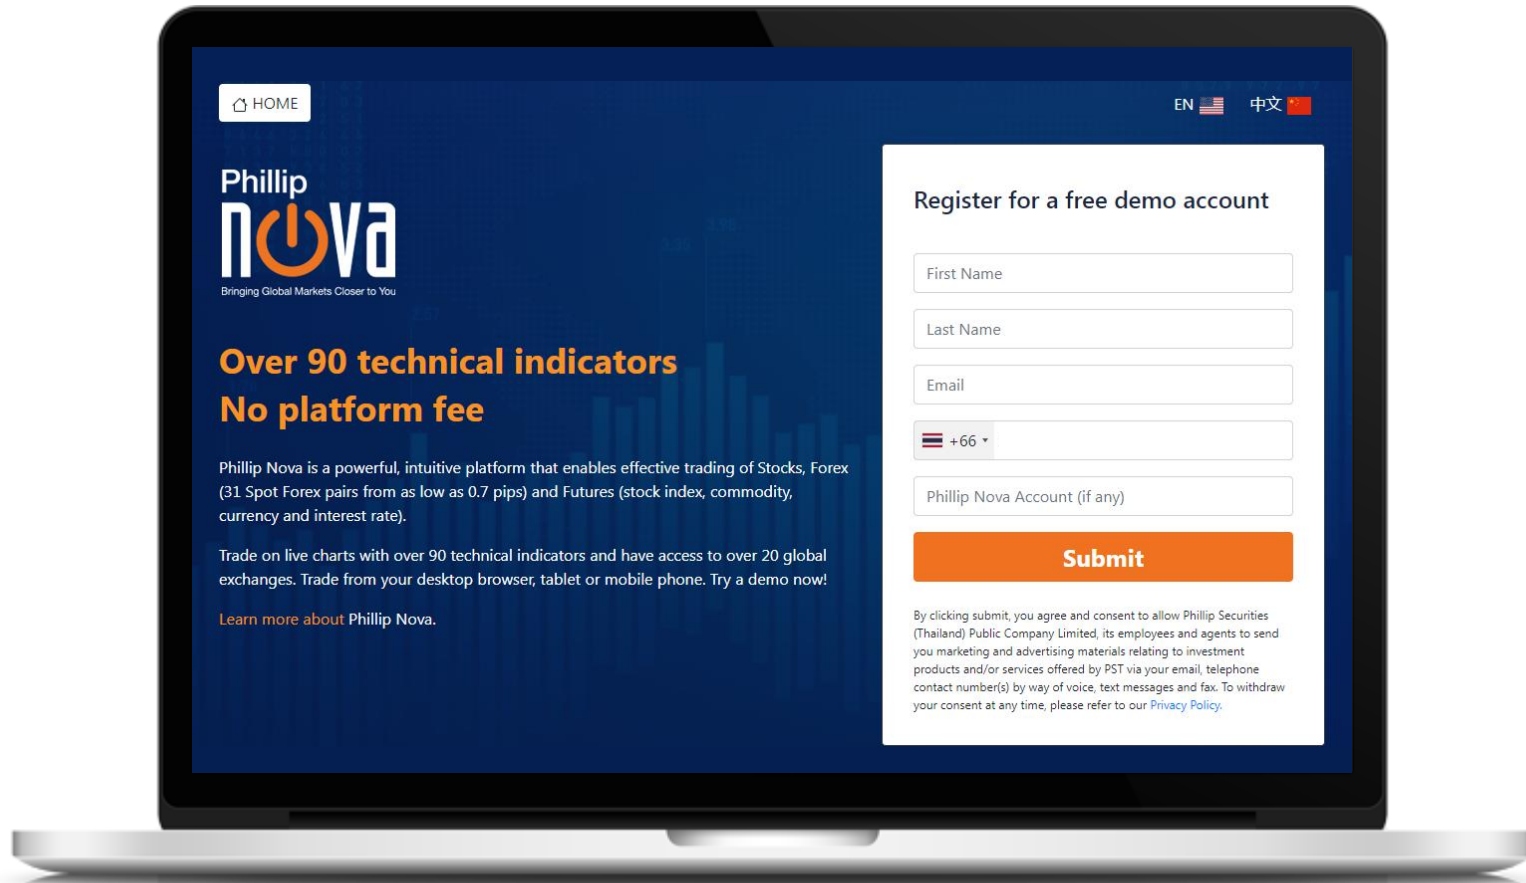

Demo Phillip Nova

1. เข้าเว็บไซต์

https://demo.phillipnova.com.sg/?utm_content=PFTH

☰ HOME

EN 中文

กรอกรายละเอียดให้ครบถ้วน และคลิกปุ่ม “Submit”

**Phillip
nova**
Bringing Global Markets Closer to You

Over 90 technical indicators
No platform fee

Phillip Nova is a powerful, intuitive platform that enables effective trading of Stocks, Forex (31 Spot Forex pairs from as low as 0.7 pips) and Futures (stock index, commodity, currency and interest rate).

Trade on live charts with over 90 technical indicators and have access to over 20 global exchanges. Trade from your desktop browser, tablet or mobile phone. Try a demo now!

[Learn more about Phillip Nova.](#)